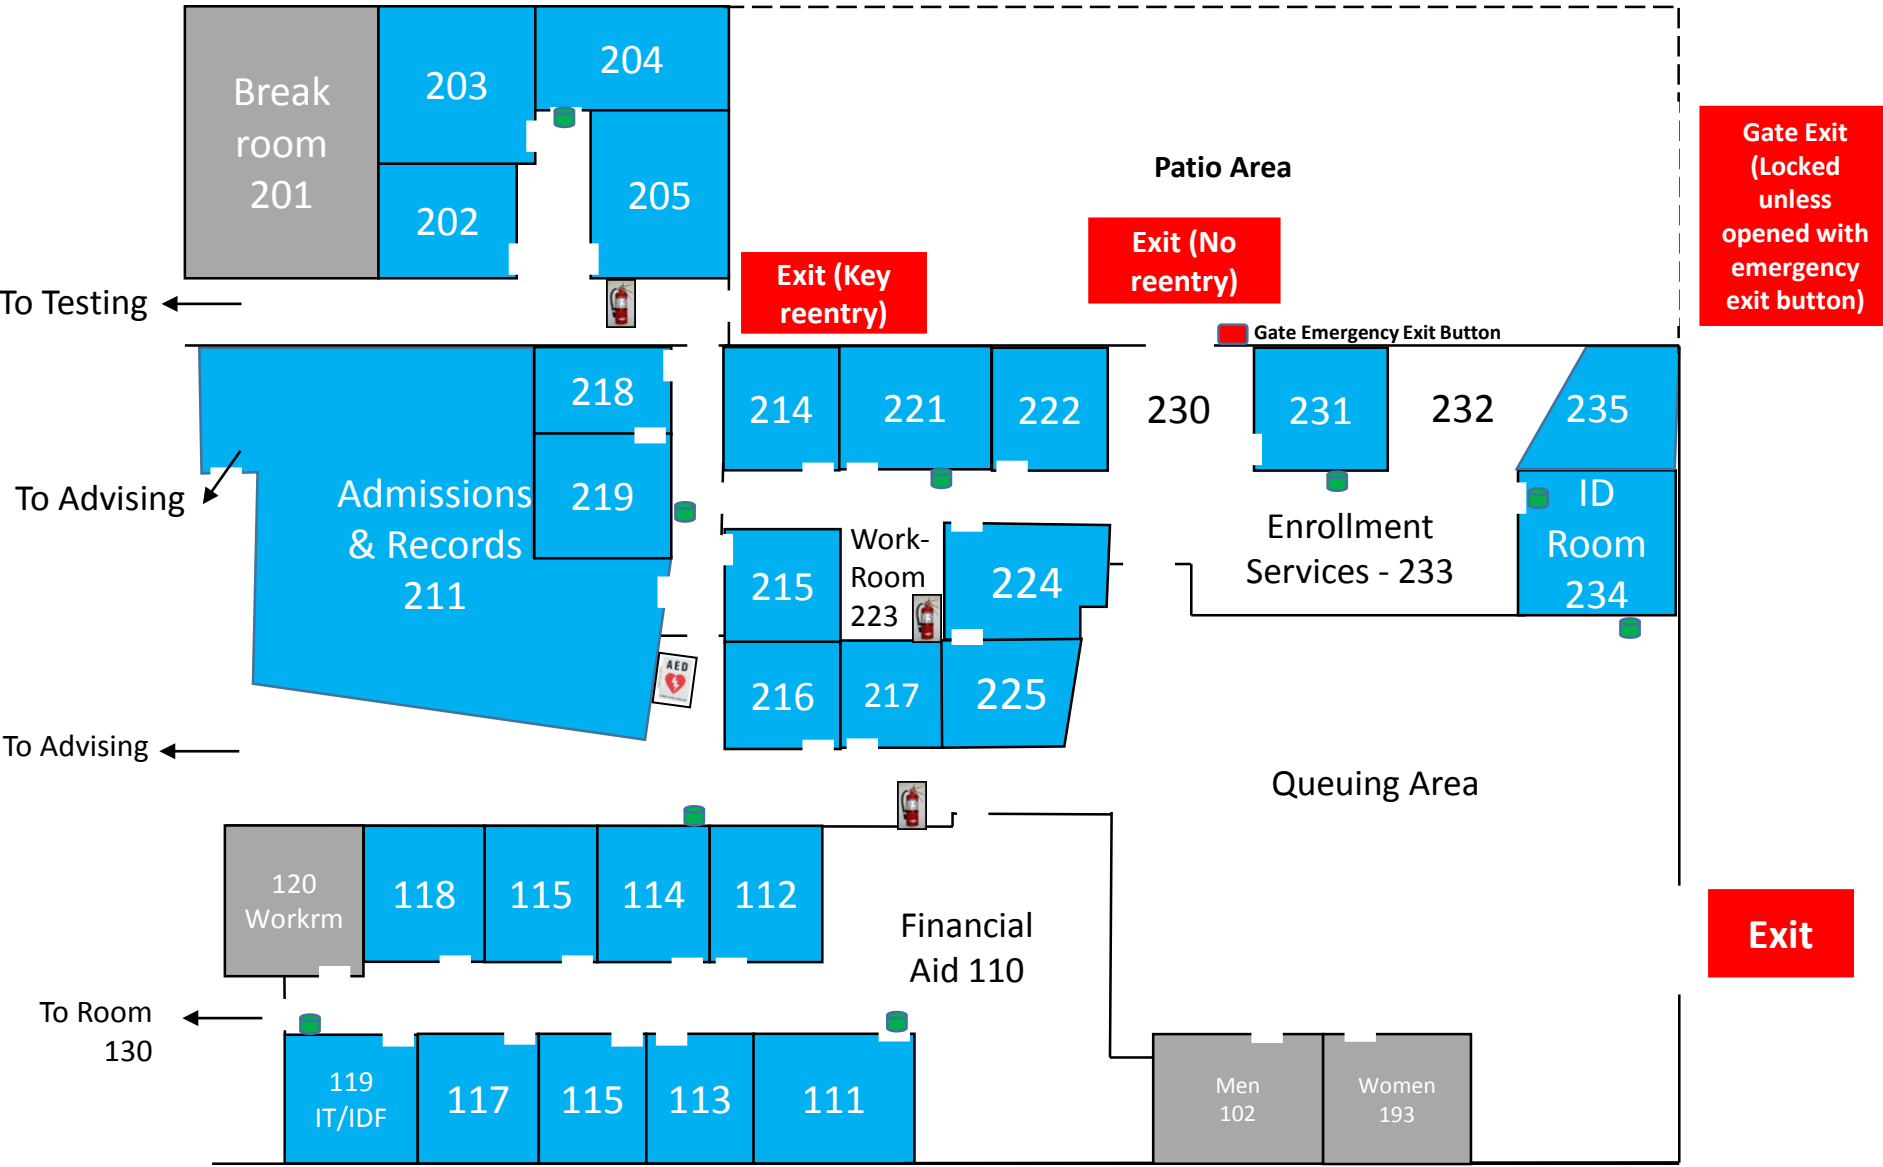

Exit (No reentry)

Exit

■ = Fire Detectors    ♿ = Wheel Chair Storage

● = Fire Detectors    ♿ = Wheel Chair Storage